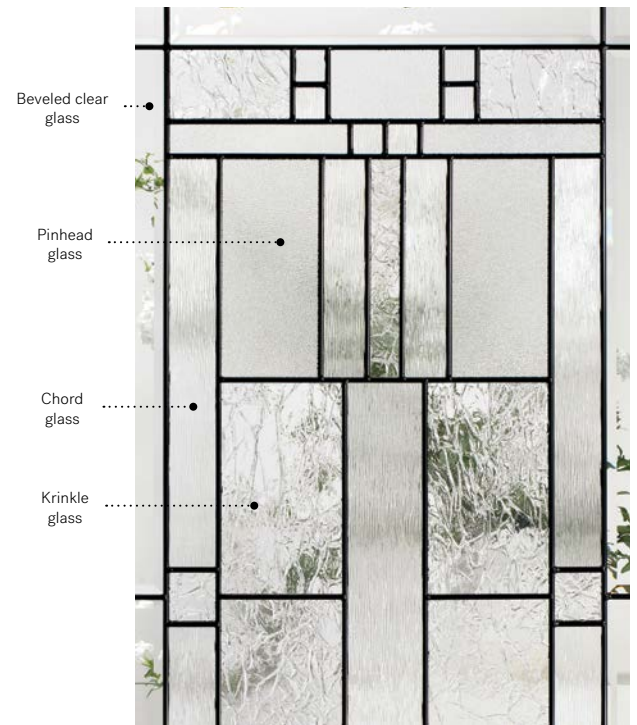

Caming: Zinc or Patina

Frames: Contemporary, NovaPVC or stainable

Sidelites and transoms: Looks great accompanied by Chinchilla glass

Available in custom sizes

Privacy level

3/5

SEMI-PRIVATE

Frames	22" x 64"		22" x 48"		22" x 36"		22" x 17"		22" x 14 7/16"	
	Zinc	Pat.	Zinc	Pat.	Zinc	Pat.	Zinc	Pat.	Zinc	Pat.
Contemporary	10-258-060-010	012	10-258-057-011	013	10-258-050-011	013	10-258-259-007	009	10-258-260-007	001
NovaPVC	10-258-060-009	001	10-258-057-010	001	10-258-050-010	001	10-258-259-005	001	10-258-260-006	008
Stainable	10-258-060-011	005	10-258-057-012	005	10-258-050-012	006	10-258-259-008	004	N/A	

Cachet

Cachet stained glass
for your garage door.

Visit garaga.com/cachet
Details on p. 111.

Orleans steel door p.21. Cachet 22" x 48" doorglass p.67.

Cachet

Cachet's Prairie-style design blends four striking textures to make your home stand out. On sunny days, enjoy a dazzling light effect in your entryway.

Stained glass: Beveled clear glass, Krinkle glass, Chord glass and Pinhead glass

Caming: Zinc or Patina

Frames: Contemporary, NovaPVC or stainable

Sidelites and transoms: Looks great accompanied by Pinhead glass

Available in custom sizes

Privacy level **3/5**
SEMI-PRIVATE

Frames	22" x 64"			22" x 48"			22" x 36"			22" x 17"			22" x 14 7/16"		
	Zinc	Pat.		Zinc	Pat.		Zinc	Pat.	Zinc	Pat.		Zinc	Pat.		
Contemporary	10-230-060-013	014		10-230-057-024	025		10-230-050-024	025		10-230-259-010	011	10-230-260-010	011		
NovaPVC	10-230-060-002	001		10-230-057-003	001		10-230-050-003	001		10-230-259-002	001	10-230-260-001	002		
Stainable	10-230-060-005	011		10-230-057-005	006		10-230-050-005	006		10-230-259-007	006	N/A			