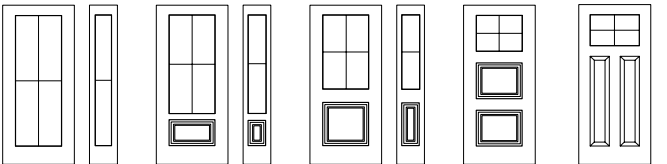

Classic grille

22" x 64"
20" x 64"
7" x 64"
22" x 48"
8" x 48"
22" x 36"
8" x 36"
22" x 17"
22" x 14 7/16"