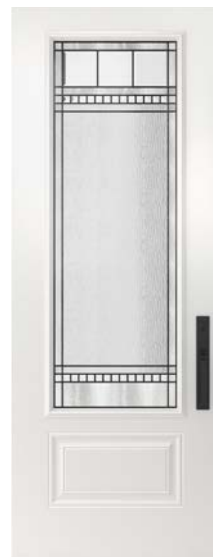

Orleans door

36" x 95"
Chanelle stained glass, 22" x 64"

Gentek, Pearl 534

NEW