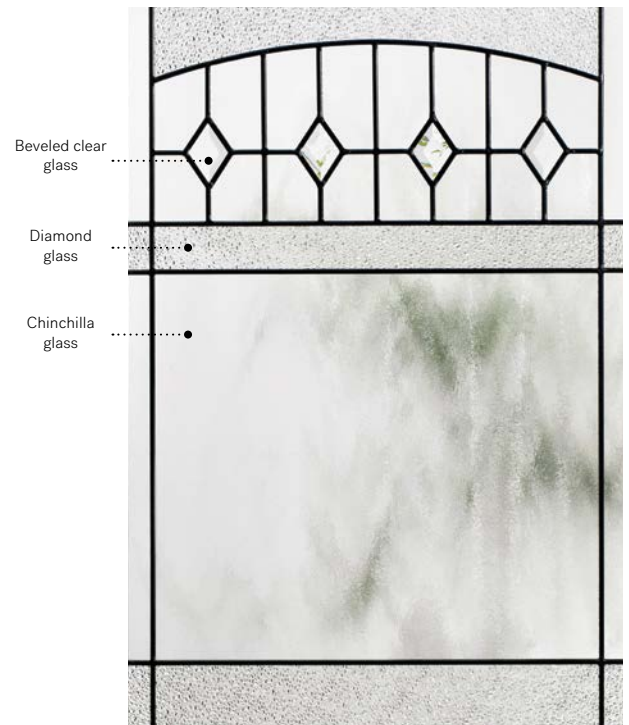

Liano

Orleans steel door p.21. Liano 22"×48" doorglass p.79. Chinchilla glass 13 7/8"×79" sidelites.

Liano

Stylish and warm, Liano is both classic and minimalist. Enjoy a sparkling light effect in your entryway thanks to the beveled diamonds in its camber top.

Stained glass: Chinchilla glass, beveled clear glass and Diamond glass

Caming: Patina

Frames: Contemporary, NovaPVC or stainable

Sidelites and transoms: Looks great accompanied by Chinchilla glass

Available in custom sizes