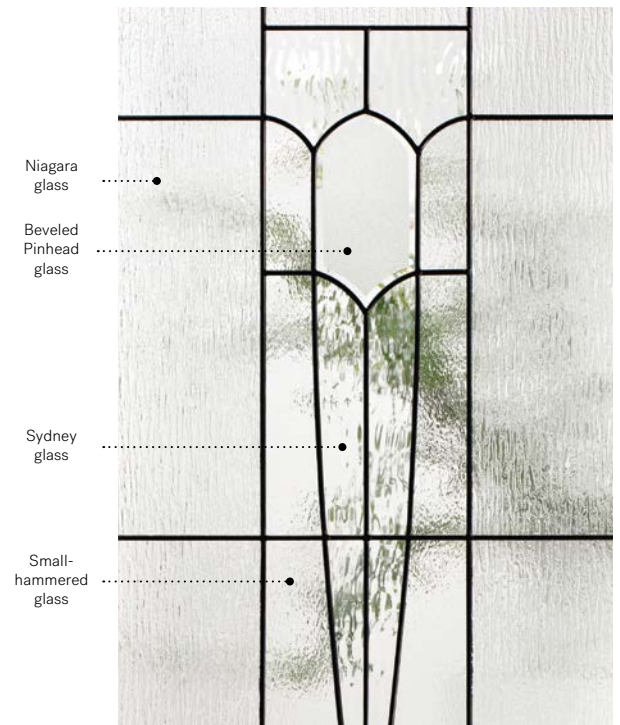

Mistral

Orleans steel door p.21. Mistral 22"×48" doorglass p.82.

Mistral

A nod to Art Nouveau illustrations, Mistral is a tableau of simple, slender shapes.

Stained glass: Niagara glass, Sydney glass, beveled Pinhead glass and Small-hammered glass

Caming: Zinc or Patina

Frames: NovaPVC or stainable

Sidelites and transoms: Looks great accompanied by Niagara glass

Available in custom sizes

Privacy level

3/5

SEMI-PRIVATE

Frames	22" x 64"	22" x 48"	22" x 36"	22" x 17"	22" x 14 7/16"
NovaPVC	10-310-060	10-310-057	10-310-050	10-310-259	10-310-260
Stainable	10-310-060	10-310-057	10-310-050	10-310-259	N/A
	Zinc Pat. 006 001	Zinc Pat. 007 001	Zinc Pat. 008 001	Zinc Pat. 006 001	Zinc Pat. 006 001
	009 005	009 004	010 006	008 004	