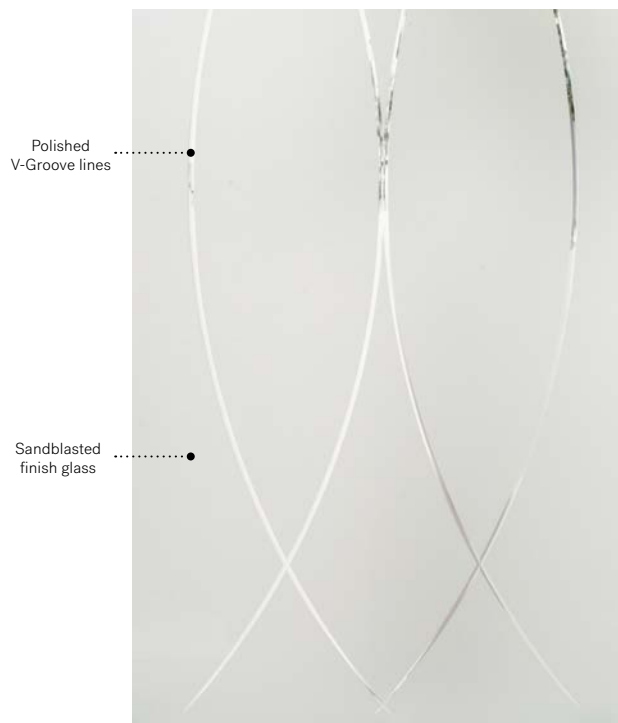

Textile

Victoria steel door p.19. Textile 22" x 14 7/16" doorglass with 7" x 64" sidelites p.89.

Textile

Textile offers a delicate texture of sandblasted finish fibers, intertwined to create privacy and to filter light. Textile pairs perfectly with natural materials and textures of wood and stone to create a rustic and warm atmosphere.

Verso

Soho steel door p.19. Verso 22" x 48" doorglass p.91.

Verso

With its simple and elegant intersecting lines, Verso is a timeless homage to the art of glass cutting.

V-Groove: Polished V-Groove lines on sandblasted finish glass
Frames: Contemporary, NovaPVC or stainable
Sidelites and transoms: Looks great accompanied by sandblasted finish glass
 Available in custom sizes

Winchester

Orleans steel door p.21. Winchester 22" x 48" doorglass p.93. Satin finish glass transom.

Winchester

Classic style doorglass in its simplest form. Sleek and balanced, Winchester offers a rich, contrasting mix of Clear and Satin finish glass with black patina coming. With its elegant beveled clear glass border, Winchester provides both privacy and visibility.