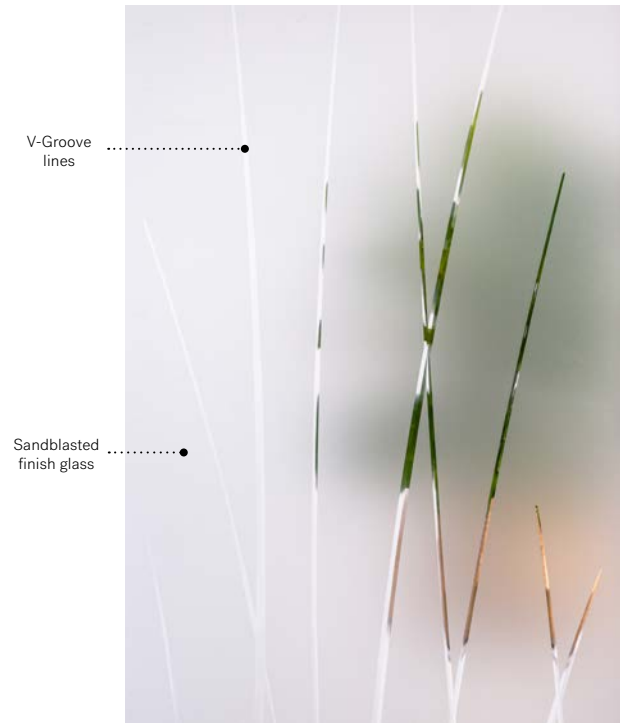

Emori is a subtle and elegant design inspired by nature. With overlapping polished V-Groove lines, Emori provides both a high degree of privacy and visibility to the outside. This model is a great match with country-style or classic style homes.

V-Groove: sandblasted finish glass with polished V-Groove lines
Frames: Contemporary or NovaPVC
Sidelites and transoms: Looks great accompanied by sandblasted finish glass
 Available in custom sizes

Privacy level **4/5**
PRIVATE