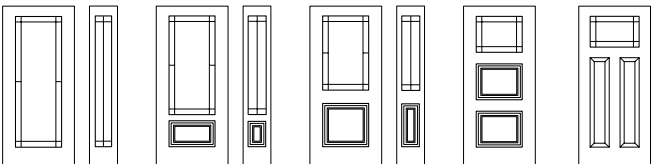

Perimeter grille

22" x 64"
20" x 64"
7" x 64"
22" x 48"
8" x 48"
22" x 36"
8" x 36"
22" x 17"
22" x 14 7/16"

Custom configurations

Create a custom configuration with your choice of split, color, and grill profile, in the size that fits your project.