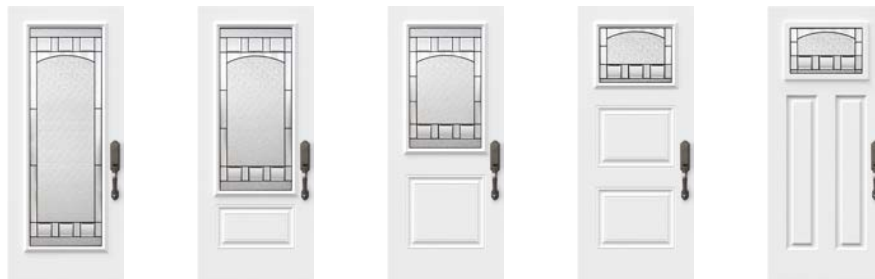

Caming: Zinc or Patina

Frames: Contemporary, NovaPVC or stainable

Sidelites and transoms: Looks great accompanied by Chinchilla glass

Available in custom sizes

Privacy level

3/5

SEMI-PRIVATE

Frames	22" x 64"		22" x 48"		22" x 36"		22" x 17"		22" x 14 7/16"	
	Zinc	Pat.	Zinc	Pat.	Zinc	Pat.	Zinc	Pat.	Zinc	Pat.
Contemporary	10-258-060-010	012	10-258-057-011	013	10-258-050-011	013	10-258-259-007	009	10-258-260-007	001
NovaPVC	10-258-060-009	001	10-258-057-010	001	10-258-050-010	001	10-258-259-005	001	10-258-260-006	008
Stainable	10-258-060-011	005	10-258-057-012	005	10-258-050-012	006	10-258-259-008	004	N/A	