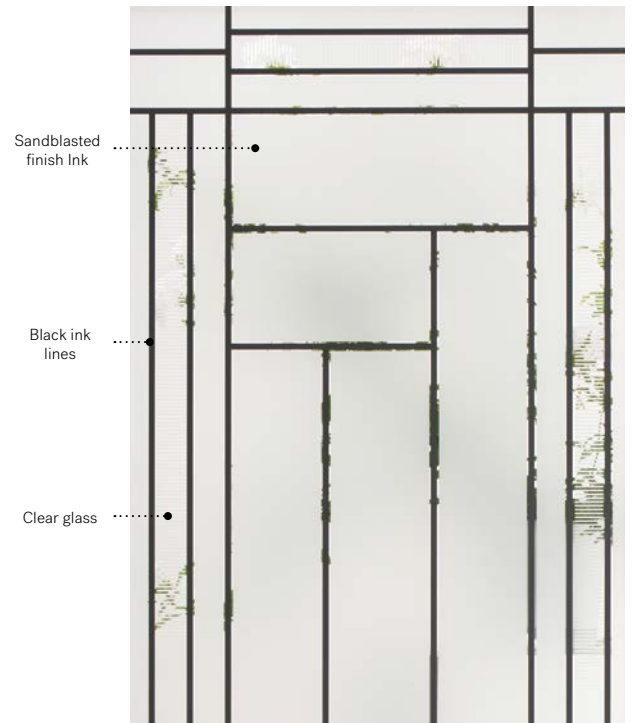

Louisbourg

Orleans steel door p.21. Louisbourg 22" x 48" doorglass p.81.

Louisbourg

Louisbourg's elegant geometry evokes glass etchings. The asymmetrical grid creates a striking dynamic composition.

Silkscreened glass: sandblasted finish ink and black ink
Frames: Contemporary or NovaPVC
Sidelites and transoms: Looks great accompanied by sandblasted finish glass

Mistral

Orleans steel door p.21. Mistral 22"×48" doorglass p.82.

Mistral

A nod to Art Nouveau illustrations, Mistral is a tableau of simple, slender shapes.

Stained glass: Niagara glass, Sydney glass, beveled Pinhead glass and Small-hammered glass