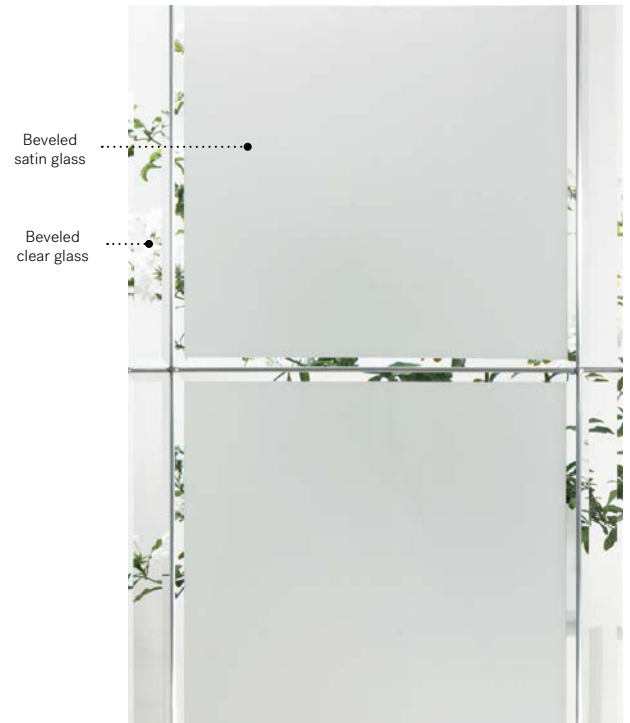

Mistral

Orleans steel door p.21. Mistral 22"×48" doorglass p.82.

Mistral

A nod to Art Nouveau illustrations, Mistral is a tableau of simple, slender shapes.

Stained glass: Niagara glass, Sydney glass, beveled Pinhead glass and Small-hammered glass

Caming: Zinc or Patina

Frames: NovaPVC or stainable

Sidelites and transoms: Looks great accompanied by Niagara glass

Available in custom sizes

Privacy level

3/5

SEMI-PRIVATE

Frames	22" x 64"	22" x 48"	22" x 36"	22" x 17"	22" x 14 7/16"
NovaPVC	10-310-060	10-310-057	10-310-050	10-310-259	10-310-260
Stainable	10-310-060	10-310-057	10-310-050	10-310-259	N/A
	Zinc Pat. 006 001	Zinc Pat. 007 001	Zinc Pat. 008 001	Zinc Pat. 006 001	Zinc Pat. 006 001
	009 005	009 004	010 006	008 004	

Opal

Orleans steel door with Prestige mouldings p.21. Opal 22" x 48" doorglass p.85.

Opal

Opal is the result of a rich arrangement of beveled glass in a timeless style. Clear and Satin finish glass will ensure the privacy of your home while allowing light to flood in. The softness of its simple and symmetrical shapes will add elegance to your architecture.

Stained glass: Beveled clear glass and beveled Satin glass
Caming: Zinc
Frames: Contemporary, NovaPVC or stainable
Sidelites and transoms: Looks great accompanied by Satin finish glass
 Available in custom sizes