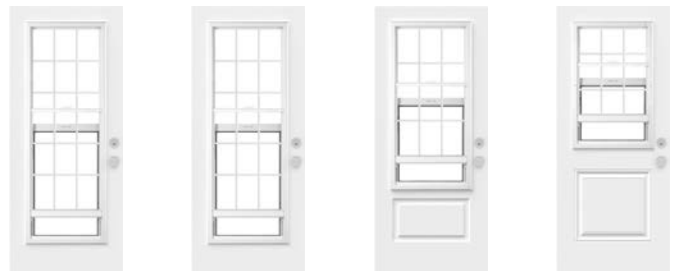

Distinction grilles — Low E/Argon

22"×64" 24-017-060-002 (CAAL) 24-020-060-002 (CAFA)
20"×64" 24-017-038-002 (CAAL) 24-020-038-002 (CAFA)
22"×48" 24-017-057-001 (CAAL) 24-020-057-001 (CAFA)
22"×36" 24-017-050-001 (CAAL) 24-020-050-001 (CAFA)

Perimeter grilles also available.