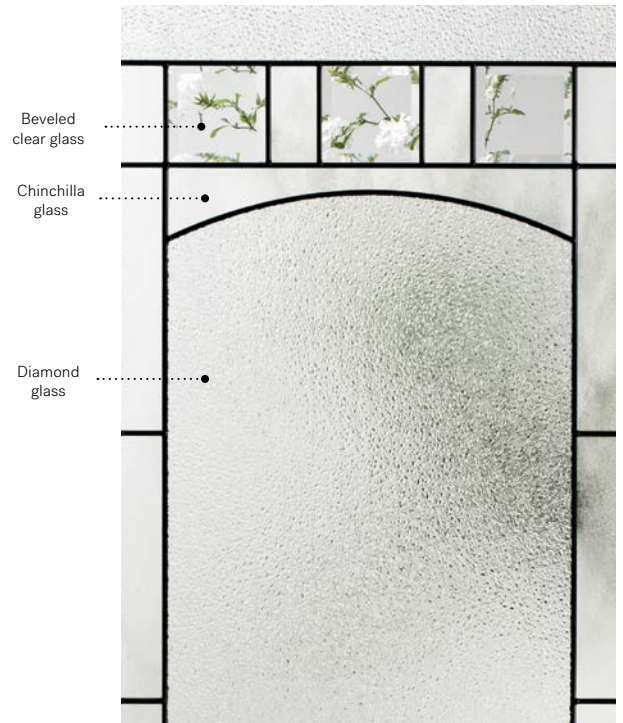

Bistro

With its arched central piece crowned by beveled clear glass, Bistro offers a consistently classic and natural look. Bistro will rejuvenate any exterior.

Stained glass: Chinchilla glass, beveled clear glass and Diamond glass

Caming: Zinc or Patina

Frames: Contemporary, NovaPVC or stainable

Sidelites and transoms: Looks great accompanied by Chinchilla glass

Available in custom sizes

Privacy level

3/5

SEMI-PRIVATE

Frames	22" x 64"		22" x 48"		22" x 36"		22" x 17"		22" x 14 7/16"	
	Zinc	Pat.	Zinc	Pat.	Zinc	Pat.	Zinc	Pat.	Zinc	Pat.
Contemporary	10-258-060-010	012	10-258-057-011	013	10-258-050-011	013	10-258-259-007	009	10-258-260-007	001
NovaPVC	10-258-060-009	001	10-258-057-010	001	10-258-050-010	001	10-258-259-005	001	10-258-260-006	008
Stainable	10-258-060-011	005	10-258-057-012	005	10-258-050-012	006	10-258-259-008	004	N/A	