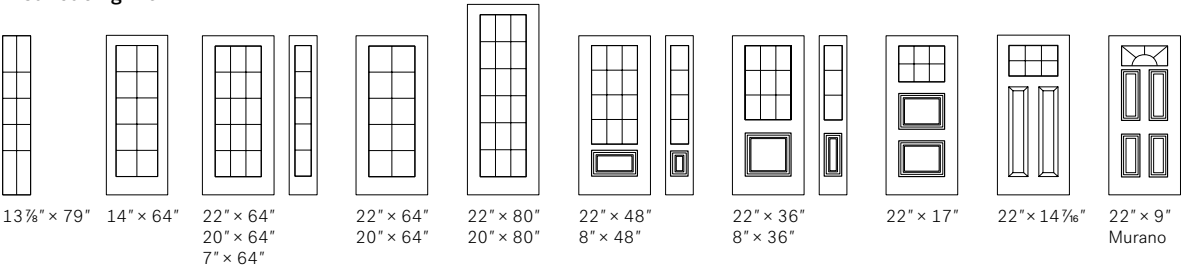

Distinction grille

13 3/8" x 79"   14" x 64"   22" x 64"
20" x 64"
7" x 64"
22" x 64"
20" x 64"
22" x 80"
20" x 80"
22" x 48"
8" x 48"
22" x 36"
8" x 36"
22" x 17"
22" x 14 7/16"
22" x 9"
Murano