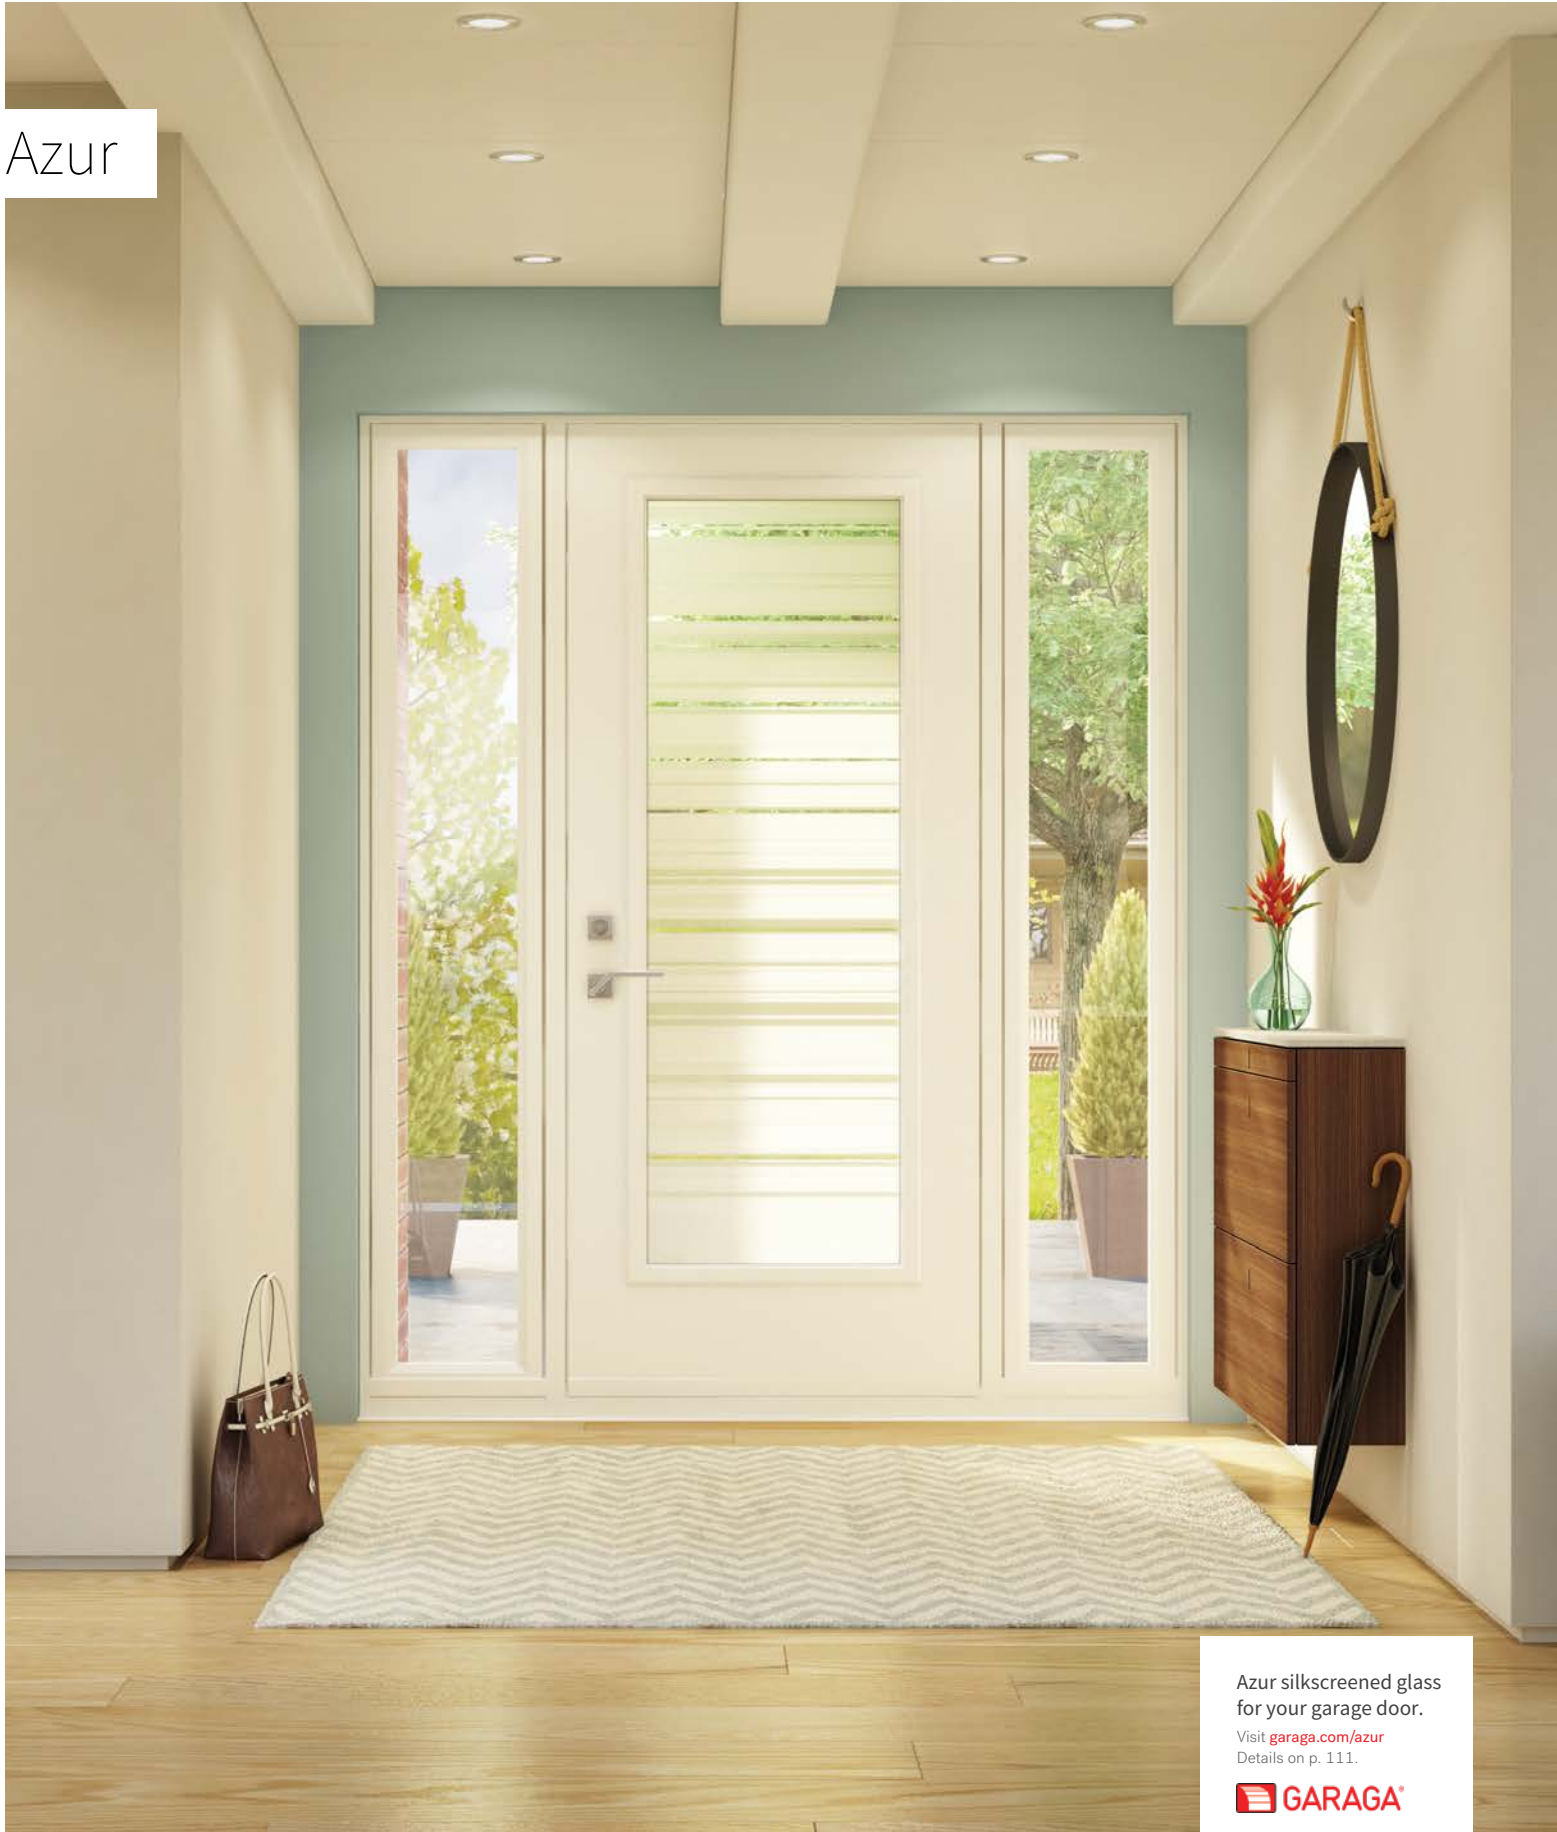

Azur

Azur silkscreened glass
for your garage door.

Visit garaga.com/azur
Details on p. 111.

Uno steel door. Azur 22" x 64" doorglass p.33. clear glass 13 7/8" x 79" sidelites.